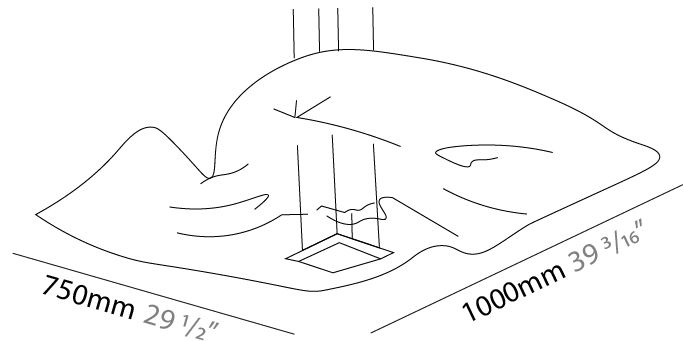

PROJECT	_____
TYPE	_____
SPECIFIER	_____
QUANTITY	_____
DATE	_____

CRASH SURFACE

D132053- _____
base number

1. To build a product code in our configurator select the specify button on the base model # product page
2. To build a manual product code on this datasheet choose from the options listed below in blue font and add the suffix to the base model #

GENERAL

Series: Crash
Brand: Knikerboker
Division: Design
Mounting Type: Surface
Mounting Location: Ceiling

PHYSICAL

Shape: Rectangle
Length (mm): 750
Length (in): 29 1/2
Width (mm): 750
Width (in): 29 1/2
Extension (mm): 150
Extension (in): 5 7/8
Light Distribution: Indirect
Fixture Finish: EWH / EBK / MAN / COF / PRD / SLF / GLF / CLF / BRL / EWS / EWG / EWC / EWR / EBS / EBG / EBC / EBC / EBB / MAS / MAD / MAC / MAB / COS / CGO / CCL / CBL / PRS / PRG / PRC / PRB
Fixture Material: Metal

ELECTRICAL

Lamp Type: LED
Input Wattage (W): 21
Total Output Wattage (W): 20
Dimming: Tri-Mode (Non-Dimming and Phase Dimming (120Vac only) and 0-10V Dimming)
Driver Included: Yes
Driver Location: Integrated
Driver Type: Constant Current - Universal
Driver Class: Class 2
Input Voltage (V): 120 - 277
Constant Current (MA): 250
Upon Request: 0-10Vdc dimming / Phase dimming @120Vac / 277Vac

LED

Number of LEDs: 2
Color Temperature (°K): 3000
Max. Delivered Lumen (lm): 1100
CRI: >85 CRI
Lamp Life (hrs): 50000

OPTICAL

RATINGS AND CERTIFICATIONS

Certified By: Certified for North American Standards
IP rating: IP20