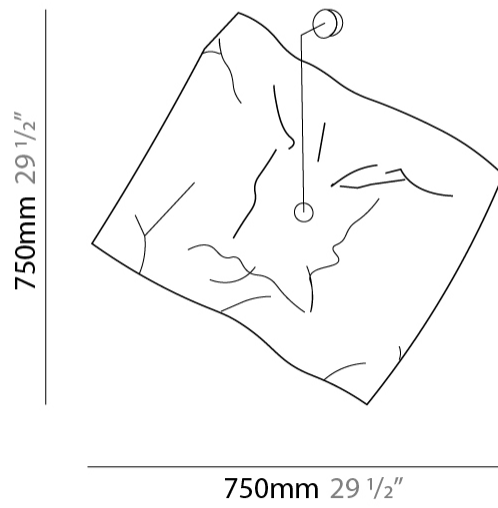

PROJECT
TYPE
SPECIFIER
QUANTITY
DATE

CRASH SURFACE

D133000-

base number Finish
Options

1. To build a product code in our configurator select the specify button on the base model # product page
2. To build a manual product code on this datasheet choose from the options listed below in blue font and add the suffix to the base model #

GENERAL

Series: Crash
Brand: Knikerboker
Division: Design
Mounting Type: Surface
Mounting Location: Wall
Subcategory: Ambient

PHYSICAL

Shape: Square
Length (mm): 750
Length (in): 29 1/2
Width (mm): 750
Width (in): 29 1/2
Extension (mm): 260
Extension (in): 10 1/4
Light Distribution: Indirect
Fixture Finish: EWH / EBK / MAN / COF / PRD / SLF / GLF / CLF / BRL
Fixture Material: Metal

ELECTRICAL

Lamp Type: LED
Input Wattage (W): 10.5
Total Output Wattage (W): 10
Dimming: Tri-Mode (Non-Dimming and Phase Dimming (120Vac only) and 0-10V Dimming)
Driver Included: Yes
Driver Location: Integrated
Driver Type: Constant Current - Universal
Driver Class: Class 2
Input Voltage (V): 120 - 277
Constant Current (MA): 250
Upon Request: 0-10Vdc dimming / Phase dimming @120Vac only / Non-dimming 120/277Vac

LED

Number of LEDs: 1
Color Temperature (°K): 3000
Max. Delivered Lumen (lm): 1100
CRI: >85 CRI
Lamp Life (hrs): 50000

OPTICAL

RATINGS AND CERTIFICATIONS

Certified By: Certified for North American Standards
IP rating: IP20